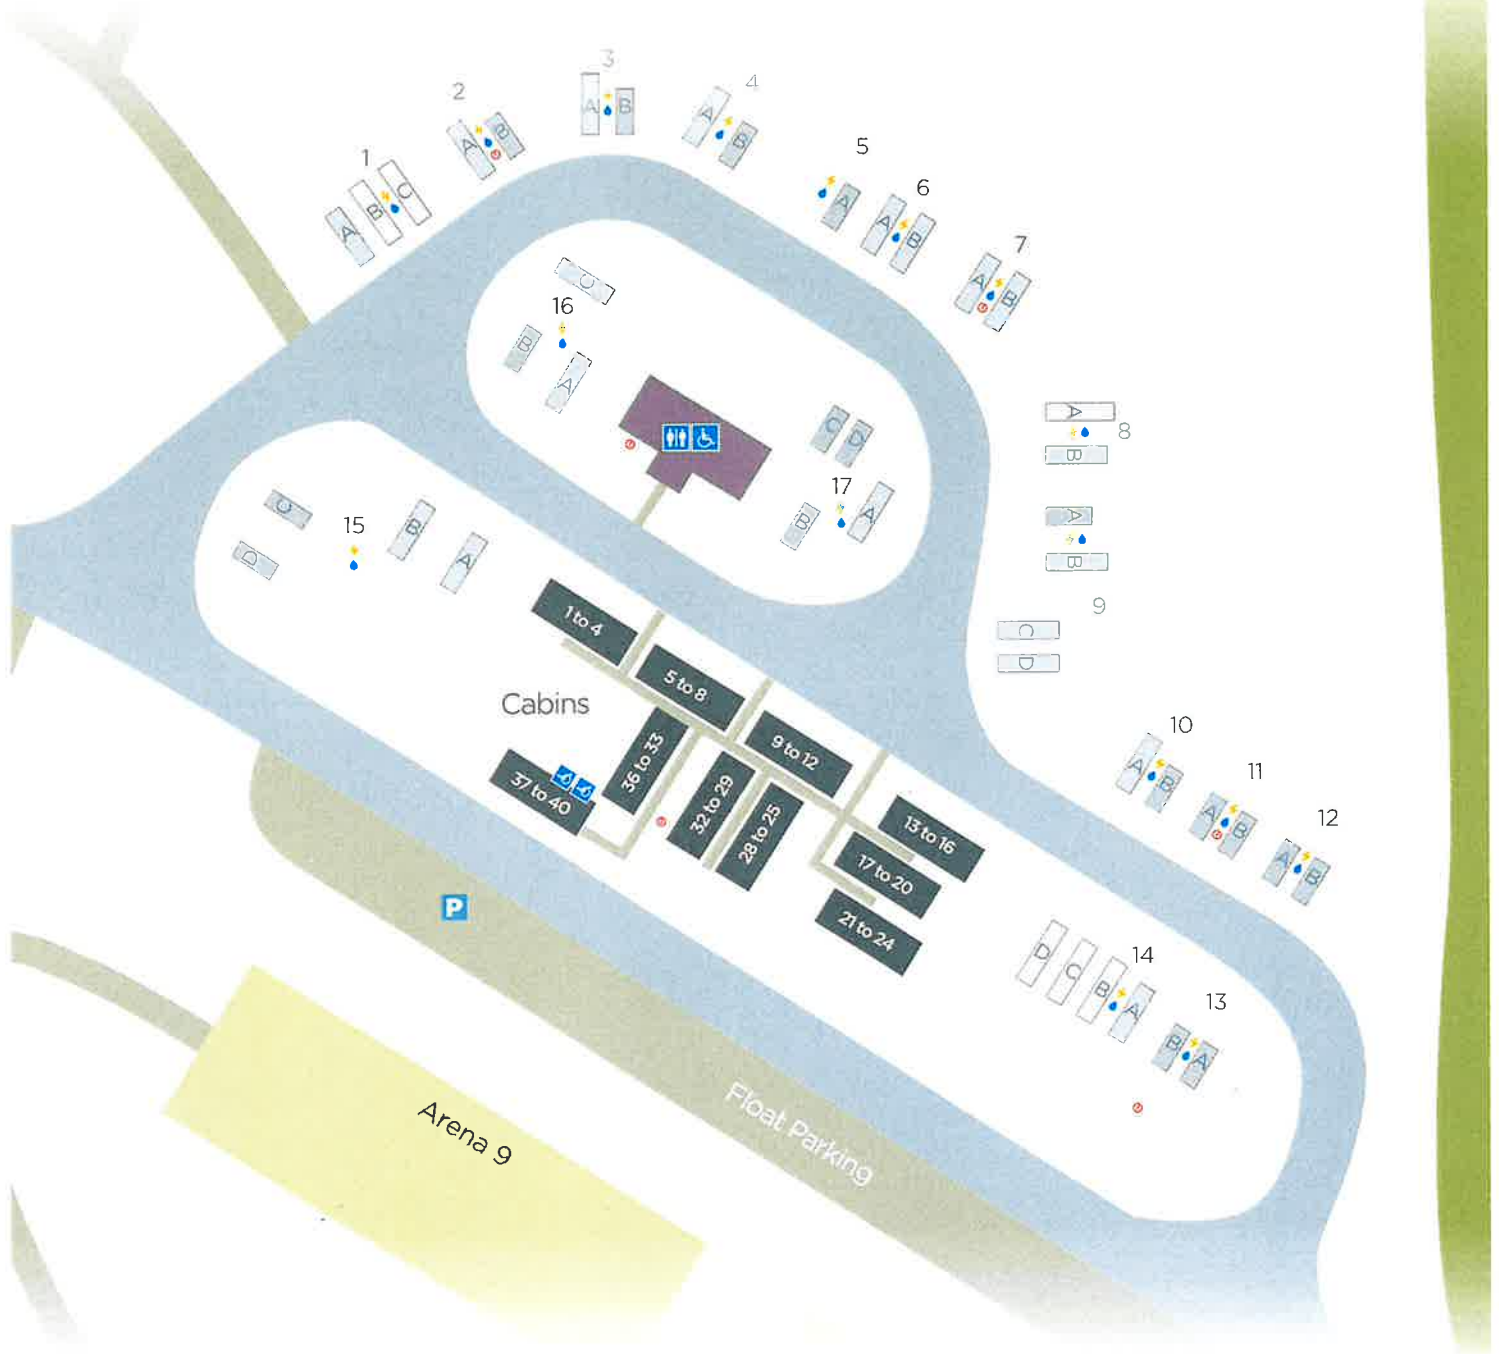

SYDNEY INTERNATIONAL EQUESTRIAN CENTRE

South Truck Park - Camping Layout

- 
 Small Space
7-11m
- 
 Medium Space
12-15m
- 
 Large Space
15m+
- 
 Power
- 
 Water
- 
 Fire Hose
- 
 Amenities
- 
 Wheelchair Access

SYDNEY INTERNATIONAL EQUESTRIAN CENTRE

P3 Camping Map

- Medium Space 12-15m
- Power
- Water
- Fire Hose
- Fire Hydrant
- Amenities

OFFICE OF SPORT

SYDNEY INTERNATIONAL EQUESTRIAN CENTRE

Stables Complex