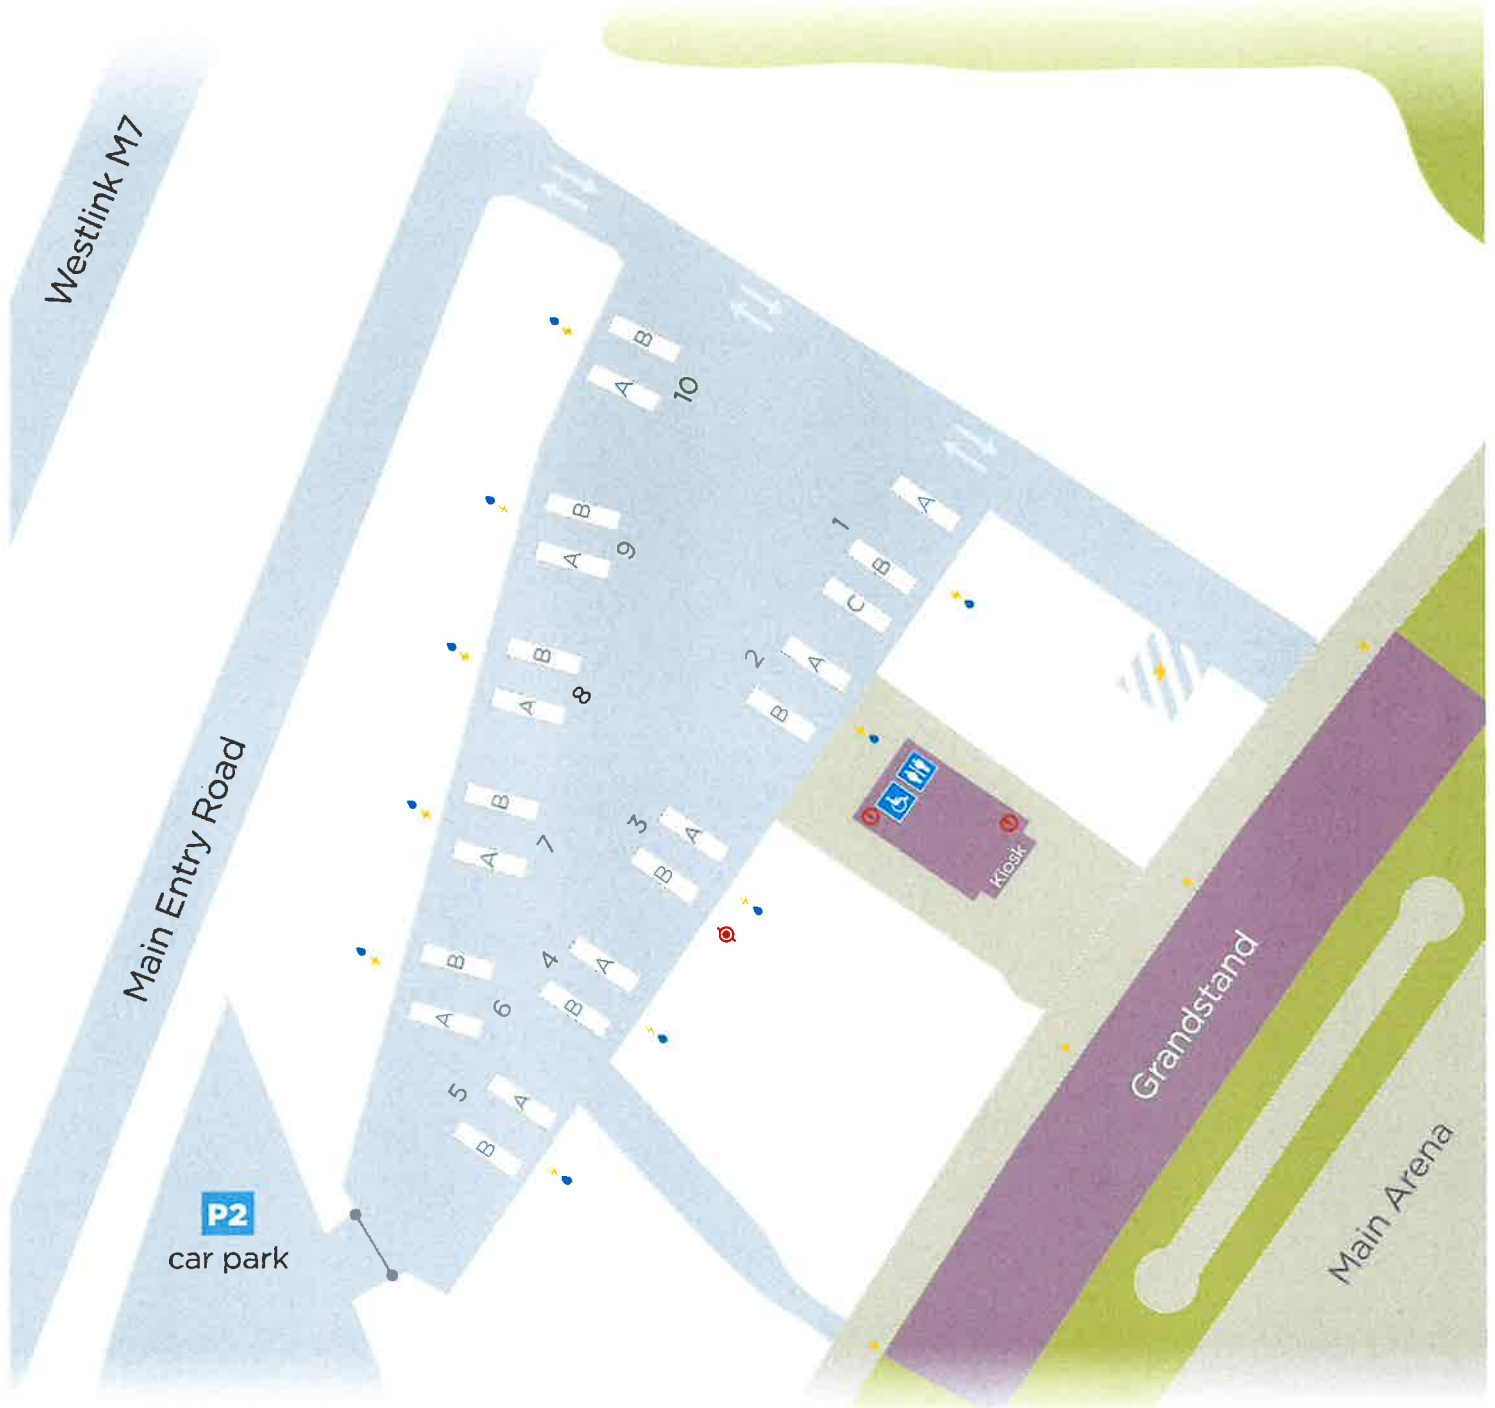

SYDNEY INTERNATIONAL EQUESTRIAN CENTRE

South Truck Park - Camping Layout

- 
 Small Space
7-11m
- 
 Medium Space
12-15m
- 
 Large Space
15m+
- 
 Power
- 
 Water
- 
 Fire Hose
- 
 Amenities
- 
 Wheelchair Access

SYDNEY INTERNATIONAL EQUESTRIAN CENTRE

P3 Camping Map

- Medium Space 12-15m
- Power
- Water
- Fire Hose
- Fire Hydrant
- Amenities

OFFICE OF SPORT

SYDNEY INTERNATIONAL EQUESTRIAN CENTRE

Stables Complex