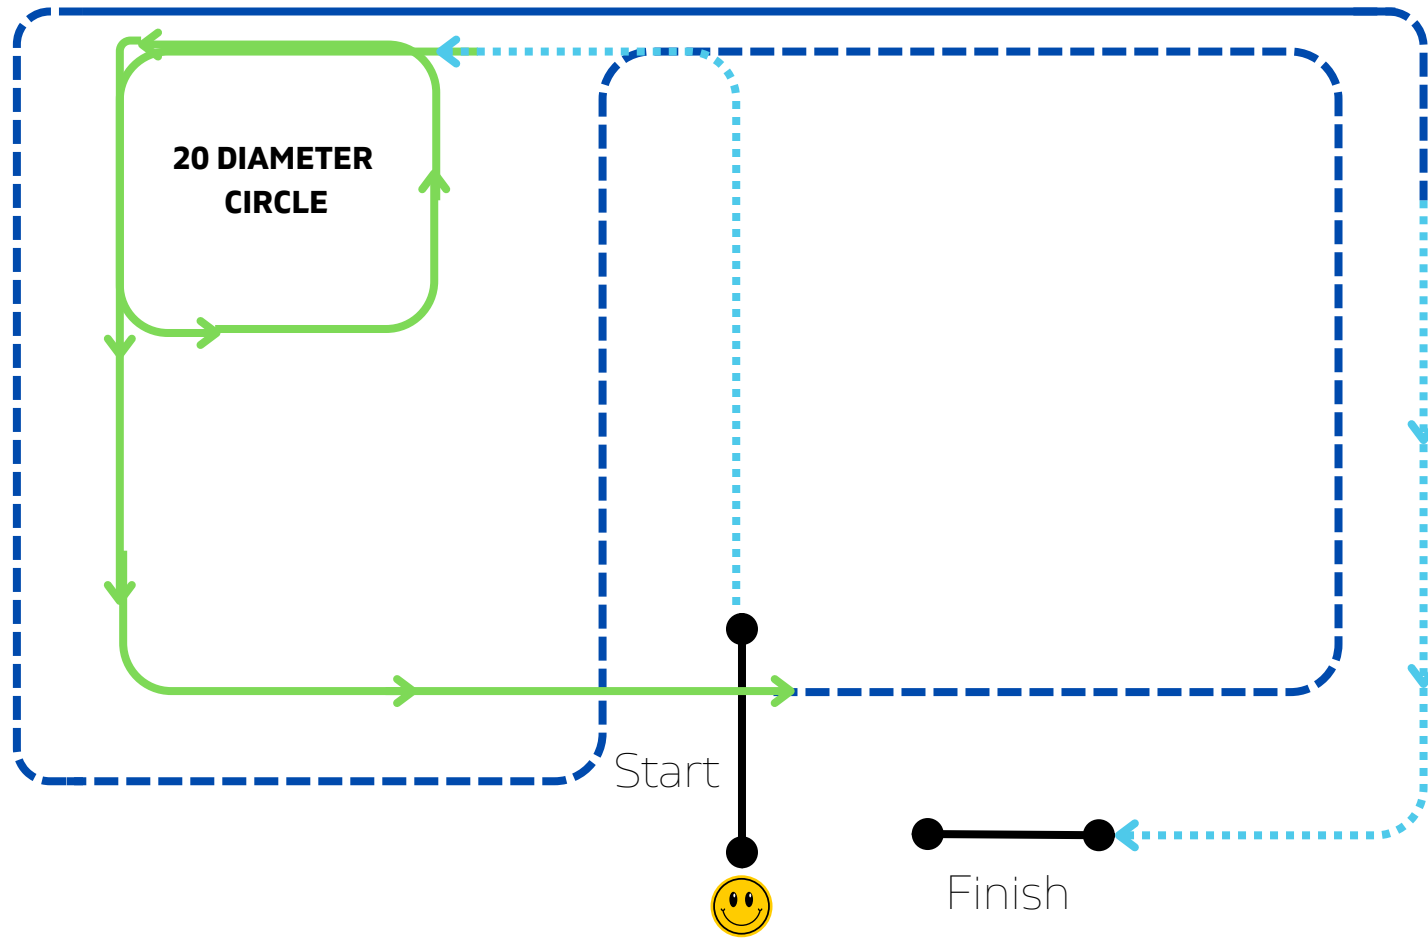

Walk

Judge

Trot

Canter

Sitting Trot

Lengthen Canter

SHOW HORSE
NEW SOUTH WALES

Rider 12 Years & Over

●—● Walk

😊 Judge

⋯→ Trot

- - - Canter

→ Sitting Trot

— Lengthen Canter

SHOW HORSE
NEW SOUTH WALES

First Ridden Show Hunter & Open