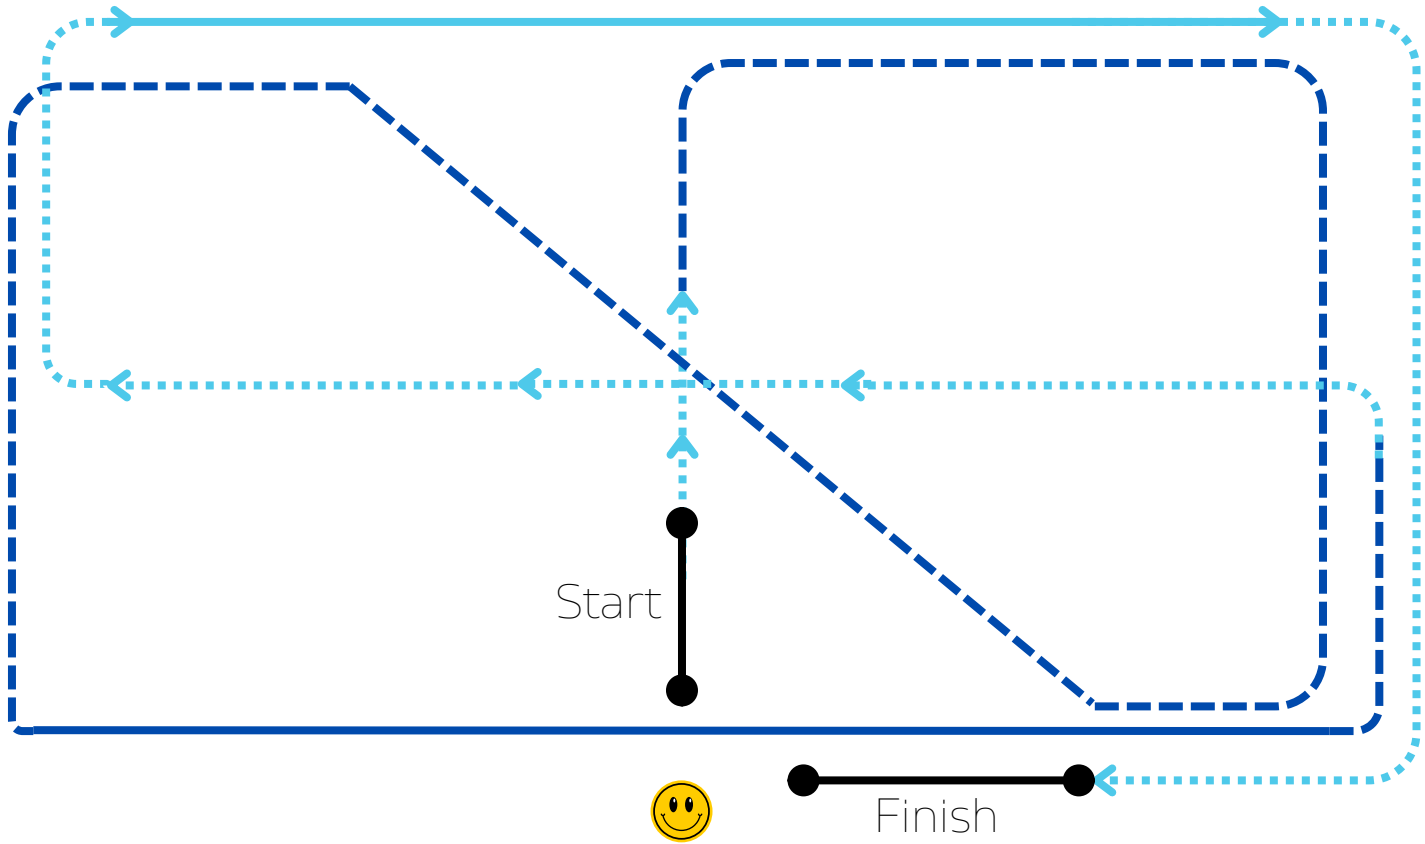

Open & Owner Rider Show Horse

●—● Walk

😊 Judge

⋯→ Trot

- - - Canter

—→ Lengthen Trot

— Lengthen Canter

SHOW HORSE
NEW SOUTH WALES

Open & Owner Rider Show Hunter

Judge

●—● Walk

--- Canter

⋯→ Trot

— Lengthen Canter

Childs Open Show Horse

●—● Walk

Walk

Judge

Trot

Canter

Sitting Trot

Lengthen Canter

SHOW HORSE
NEW SOUTH WALES

Rider 12 Years & Over

●—● Walk

😊 Judge

⋯→ Trot

- - - Canter

→ Sitting Trot

— Lengthen Canter

SHOW HORSE
NEW SOUTH WALES

First Ridden Show Hunter & Open